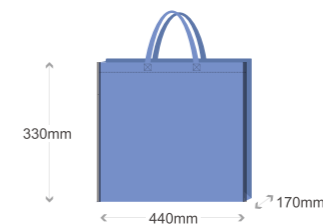

● Material quality : 90gsm-120gsm PP nonwoven

● <Size> - W 360mm × H 250mm × D 80mm
- W 380mm × H 300mm × D 110mm
(Customized bag, any size is ok)

> 60 colors

The size is similar to A4 size.
usage for fairs, meetings

17 yellow
黄色

18 light brown
浅咖啡色

19 dark brown
深咖啡色

20 Orange
橘色

(Customized bag, any size is ok)

L330mm × H440mm × W170mm

Name: GH15S011 Product information

● <Colors> White / Beige / Light grey / Charcoal grey / Pink / Rose carmine / Claret / Red / Light blue / Royal blue / Dark blue / Yellow / Light green / Dark green / Green black (Pls offer artwork if customer needs)

● Material quality: 90gsm-160gsm PP nonwoven, laminated PP nonwoven, laminated pp woven

● <Size> - L340mm × H260mm × W130mm
- L440mm × H330mm × W170mm
(Customized bag, any size is ok)

> 60 colors

01 white
白色02 light grey
浅灰03 charcoal grey
深灰04 black
黑色05 green black
墨绿06 light green
浅绿07 dark green
深绿08 light blue
浅蓝09 royal blue
宝蓝10 dark blue
老蓝11 pink
粉红12 rose carmine
玫红13 purple
紫色14 red
大红15 claret
酒红16 beige
米色17 yellow
黄色18 light brown
浅咖啡色19 dark brown
深咖啡色