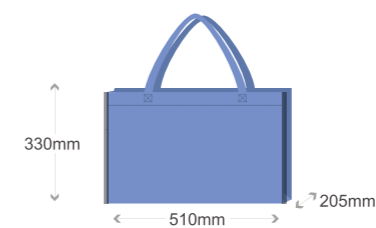

> 60 colors

The size is similar to A4 size.
usage for fairs, meetings

(Customized bag, any size is ok)

L380mm × H400mm

Name: GH15S003 Product information

● <Colors> White / Beige / Light grey / Charcoal grey / Pink / Rose carmine / Claret / Red / Light blue / Royal blue / Dark blue / Yellow / Light green / Dark green / Green black / Light brown / Dark brown / Purple / Black

● Material quality : 70gsm-120gsm PP nonwoven

● <Size> - L 340mm × H 360mm
- L 380mm × H 400mm
(Customized bag, any size is ok)

> 60 colors

The size is similar to A4 size.
usage for fairs, meetings

Name: GH15S004	Product information
● <Colors>	White / Beige / Light grey / Charcoal grey / Pink / Rose carmine / Claret / Red / Light blue / Royal blue / Dark blue / Yellow / Light green / Dark green / Green black / Light brown / Dark brown / Purple / Black (pls offer artwork if customer needs)
● Material quality	70gsm-120gsm PP nonwoven
● <Size>	- L 310mm × H 330mm × W 210mm - L 330mm × H 380mm × W 255mm (Customized bag, any size is ok)

> 60 colors

The size is similar to A4 size.
usage for fairs, meetings

(Customized bag, any size is ok)

L510mm × H330mm × W205mm

Name: GH15S005 Product information

● <Colors> White / Beige / Light grey / Charcoal grey / Pink / Rose carmine / Claret / Red / Light blue / Royal blue / Dark blue / Yellow / Light green / Dark green / Green black / Light brown / Dark brown / Purple / Black
(pls offer artwork if customer needs)

● Material quality : 70gsm-120gsm PP nonwoven

● <Size> - L 340mm × H 380mm × W 110mm
- L 510mm × H 330mm × W 205mm
(Customized bag, any size is ok)

> 60 colors

The size is similar to A4 size.
usage for fairs, meetings