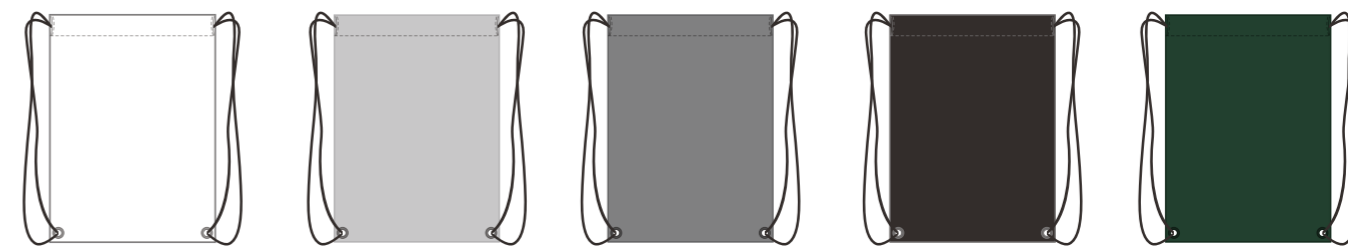

> 60 colors

The size is similar to A4 size.
usage for fairs, meetings