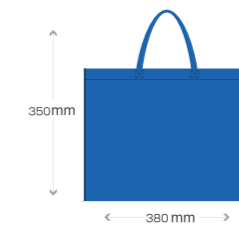

收纳凳 OTTOMAN

P 51-52

High quality, superior service, Guohong is your best choice!

优质，优服务，国宏是您最好的合作伙伴

...

Artwork should be offered by customers themselves.
设计稿由客户提供

设计稿由客户提供

Name: GH15UL004	Product information
● <Colors>	Artwork should be offered by customers.
● Material quality :	100gsm-120gsm PP nonwoven with lamination
● <Size>	- L325mm × H340mm × W120-220mm - L255mm × H330mm × W120-220mm - L330mm × H370mm × W120-220mm (length: 250-450mm, Height: 260-500mm, width: 20-220mm)

> 60 colors

The size is similar to A4 size.
usage for fairs, meetings

(Customized bag, any size is ok)

L380mm × H350mm

Name: GH15UL002 Product information

- <Colors> White / Beige / Light grey / Charcoal grey / Pink / Rose carmine / Claret / Red / Light blue / Royal blue / Dark blue / Yellow / Light green / Dark green / Green black / Light brown / Dark brown / Purple / Black
(customized bag, 60-120gsm is ok)
- Material quality : 80gsm PP nonwoven
(customized bag, 60-120gsm is ok)
- <Size> - L 380mm × H 420mm
- L 380mm × H 350mm
(Customized bag, any size is ok)

> 60 colors
 The size is similar to A4 size.
 usage for fairs, meetings

(Customized bag, any size is ok)

Name: GH15UL003	Product information
● <Colors>	White / Beige / Light grey / Charcoal grey / Pink / Rose carmine / Claret / Red / Light blue / Royal blue / Dark blue / Yellow / Light green / Dark green / Green black / Light brown / Dark brown / Purple / Black
● Material quality :	80gsm PP nonwoven (customized bag, 60-120gsm is ok)
● <Size>	- L255mm x H330mm x W120mm - L380mm x H350mm x W100mm (length:250-440mm, Height:260-440mm, width: 70-170 mm)