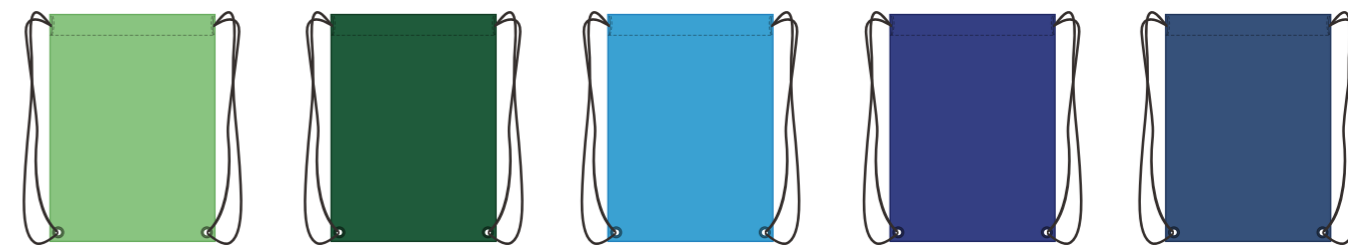

01 white
白色

02 light grey
浅灰

03 charcoal grey
深灰

04 black
黑色

05 green black
墨绿