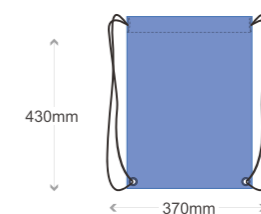

W370mm × H430mm

Name: GH15S006 Product information

● <Colors> White / Beige / Light grey / Charcoal grey / Pink / Rose carmine / Claret / Red / Light blue / Royal blue / Dark blue / Yellow / Light green / Dark green / Green black / Light brown / Dark brown / Purple / Black
(pls offer artwork if customer needs)

● Material quality : 70gsm-120gsm PP nonwoven

● <Size> - W 370mm × H 430mm
- W 400mm × H 490mm
(Customized bag, any size is ok)