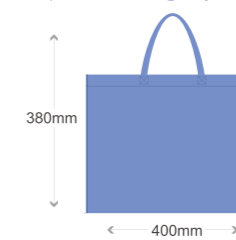

> 60 colors
 The size is similar to A4 size.
 usage for fairs, meetings

(Customized bag, any size is ok)

Name: GH15UL003	Product information
● <Colors>	White / Beige / Light grey / Charcoal grey / Pink / Rose carmine / Claret / Red / Light blue / Royal blue / Dark blue / Yellow / Light green / Dark green / Green black / Light brown / Dark brown / Purple / Black
● Material quality :	80gsm PP nonwoven (customized bag, 60-120gsm is ok)
● <Size>	- L255mm x H330mm x W120mm - L380mm x H350mm x W100mm (length:250-440mm, Height:260-440mm, width: 70-170 mm)

Artwork should be offered by customers themselves.
设计稿由客户提供

(Customized bag, any size is ok)

设计稿由客户提供

Name: GH15S002 Product information

- <Colors> Artwork should be offered by customers.
- Material quality : 100gsm-150gsm laminated pp nonwoven, laminated pp woven, laminated RPET
- <Size>
 - L 450mm × H 400mm × W 200mm
 - L 250mm × H 320mm × W 100mm
 - L 280mm × H 235mm × W 105mm
 (Customized bag, any size is ok)

> 60 colors

The size is similar to A4 size.
usage for fairs, meetings

(Customized bag, any size is ok)

L380mm × H400mm

Name: GH15S003 Product information

● <Colors> White / Beige / Light grey / Charcoal grey / Pink / Rose carmine / Claret / Red / Light blue / Royal blue / Dark blue / Yellow / Light green / Dark green / Green black / Light brown / Dark brown / Purple / Black

● Material quality : 70gsm-120gsm PP nonwoven

● <Size> - L 340mm × H 360mm
- L 380mm × H 400mm
(Customized bag, any size is ok)

> 60 colors

The size is similar to A4 size.
usage for fairs, meetings

Name: GH15S004	Product information
● <Colors>	White / Beige / Light grey / Charcoal grey / Pink / Rose carmine / Claret / Red / Light blue / Royal blue / Dark blue / Yellow / Light green / Dark green / Green black / Light brown / Dark brown / Purple / Black (pls offer artwork if customer needs)
● Material quality	70gsm-120gsm PP nonwoven
● <Size>	- L 310mm × H 330mm × W 210mm - L 330mm × H 380mm × W 255mm (Customized bag, any size is ok)