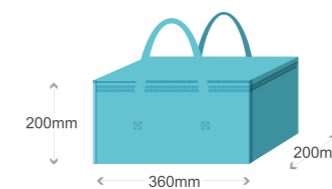

(Customized bag, any size is ok)