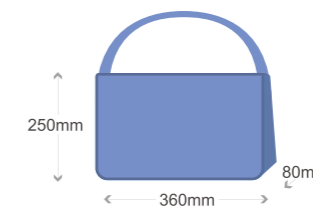

● Material quality : 70gsm-120gsm PP nonwoven

● <Size> - W 370mm × H 430mm
- W 400mm × H 490mm
(Customized bag, any size is ok)

> 60 colors
 The size is similar to A4 size,
 usage for fairs, meetings

(Customized bag, any size is ok)

15 claret
酒红

16 beige
米色

17 yellow
黄色

18 light brown
浅咖啡色

19 dark brown
深咖啡色

20 Orange
橘色

(Customized bag, any size is ok)

L360mm × H250mm × W80mm

● Material quality : 90gsm-120gsm PP nonwoven

● <Size> - W 360mm × H 250mm × D 80mm
- W 380mm × H 300mm × D 110mm
(Customized bag, any size is ok)

> 60 colors

The size is similar to A4 size.
usage for fairs, meetings