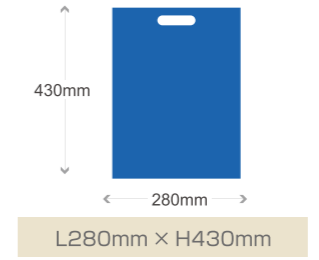

收纳凳 OTTOMAN

P 51-52

High quality, superior service, Guohong is your best choice!

优质，优服务，国宏是您最好的合作伙伴

...

Artwork should be offered by customers themselves.
设计稿由客户提供

设计稿由客户提供

Name: GH15UL004	Product information
● <Colors>	Artwork should be offered by customers.
● Material quality :	100gsm-120gsm PP nonwoven with lamination
● <Size>	- L325mm × H340mm × W120-220mm - L255mm × H330mm × W120-220mm - L330mm × H370mm × W120-220mm (length: 250-450mm, Height: 260-500mm, width: 20-220mm)

> 60 colors

The size is similar to A4 size.
usage for fairs, meetings

(Customized bag, any size is ok)

L380mm × H350mm

Name: GH15UL002 Product information

- <Colors> White / Beige / Light grey / Charcoal grey / Pink / Rose carmine / Claret / Red / Light blue / Royal blue / Dark blue / Yellow / Light green / Dark green / Green black / Light brown / Dark brown / Purple / Black
(customized bag, 60-120gsm is ok)
- Material quality : 80gsm PP nonwoven
(customized bag, 60-120gsm is ok)
- <Size> - L 380mm × H 420mm
- L 380mm × H 350mm
(Customized bag, any size is ok)

> 60 colors

The size is similar to A4 size.
usage for fairs, meetings

(Customized bag, any size is ok)

Name: GH15UL001	Product information
<ul style="list-style-type: none"> <Colors> White / Beige / Light grey / Charcoal grey / Pink / Rose carmine / Claret / Red / Light blue / Royal blue / Dark blue / Yellow / Light green / Dark green / Green black / Light brown / Dark brown / Purple / Black Material quality : 80gsm PP nonwoven (customized bag, 60-120gsm is ok) <Size> - L 280mm × H 430mm (Customized bag, any size is ok) 	